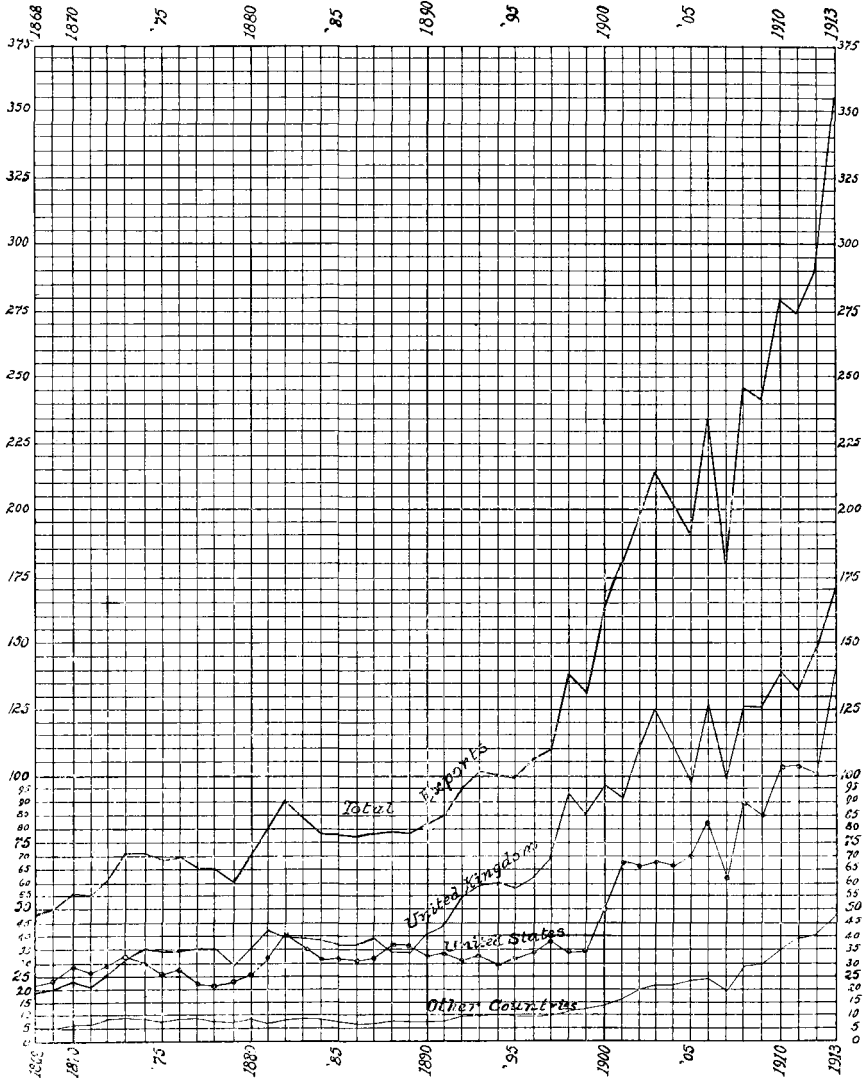

EXPORTS TO THE UNITED KINGDOM, TO THE UNITED STATES AND TO OTHER COUNTRIES OF
MERCHANDISE THE PRODUCE OF CANADA, 1868-1913.

Each vertical line represents one year from 1868 to 1913, and each horizontal line represents \$5,000,000 from zero to \$375,000,000.